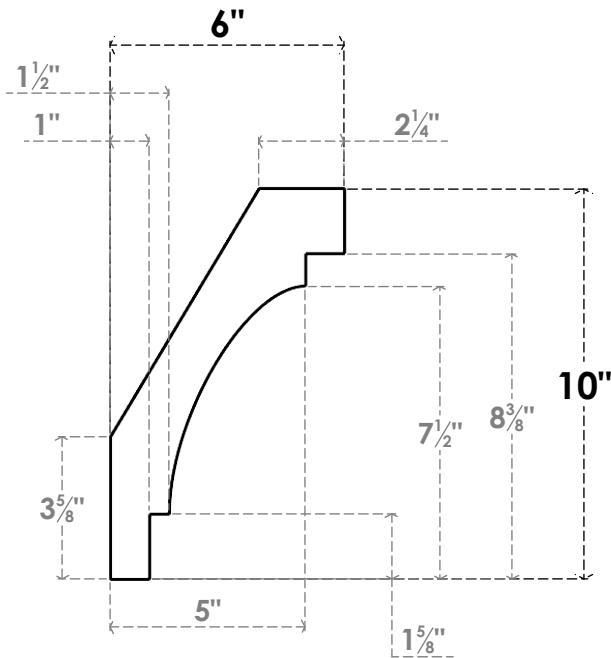

ITEM NUMBER: BRCPC040X06000X10000MRC

4"W X 6"D X 10"H MERCED ARCHITECTURAL GRADE PVC CLOSED KNEE BRACE

SIDE PROFILE

FRONT PROFILE

ISOMETRIC

EKENA MILLWORK
2300 WEST MAIN ST.
CLARKSVILLE, TX 75426
TOLL FREE: 866-607-0453
WWW.EKENAMILLWORK.COM

NOTES

1. INSTALLATION TO BE COMPLETED IN ACCORDANCE WITH MANUFACTURER'S SPECIFICATIONS.
2. DRAWING MAY NOT BE TO SCALE
3. THIS DRAWING IS INTENDED FOR DESIGN AND PLANNING PURPOSES ONLY.
4. ALL INFORMATION CONTAINED HEREIN WAS CURRENT AT THE TIME OF DEVELOPMENT BUT MUST BE REVIEWED AND APPROVED BY THE PRODUCT MANUFACTURER TO BE CONSIDERED ACCURATE.
5. ARCHITECTURAL GRADE PVC PRODUCTS ARE MADE FROM EXPANDED CELLULAR PVC AND COME NATURALLY WHITE BUT MAY BE PAINTED