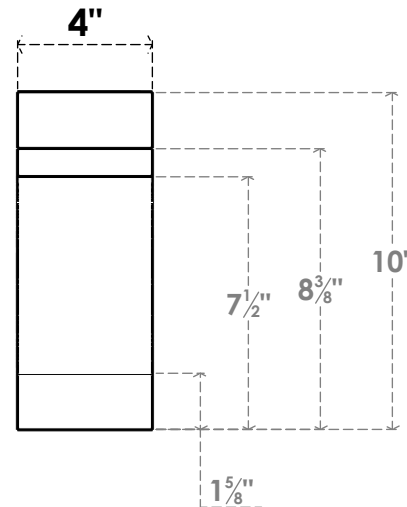

ITEM NUMBER: BRCPC040X06000X10000MRC

4"W X 6"D X 10"H MERCED ARCHITECTURAL GRADE PVC CLOSED KNEE BRACE

SIDE PROFILE

FRONT PROFILE

ISOMETRIC

EKENA MILLWORK
2300 WEST MAIN ST.
CLARKSVILLE, TX 75426
TOLL FREE: 866-607-0453
WWW.EKENAMILLWORK.COM

NOTES

1. INSTALLATION TO BE COMPLETED IN ACCORDANCE WITH MANUFACTURER'S SPECIFICATIONS.
2. DRAWING MAY NOT BE TO SCALE
3. THIS DRAWING IS INTENDED FOR DESIGN AND PLANNING PURPOSES ONLY.
4. ALL INFORMATION CONTAINED HEREIN WAS CURRENT AT THE TIME OF DEVELOPMENT BUT MUST BE REVIEWED AND APPROVED BY THE PRODUCT MANUFACTURER TO BE CONSIDERED ACCURATE.
5. ARCHITECTURAL GRADE PVC PRODUCTS ARE MADE FROM EXPANDED CELLULAR PVC AND COME NATURALLY WHITE BUT MAY BE PAINTED